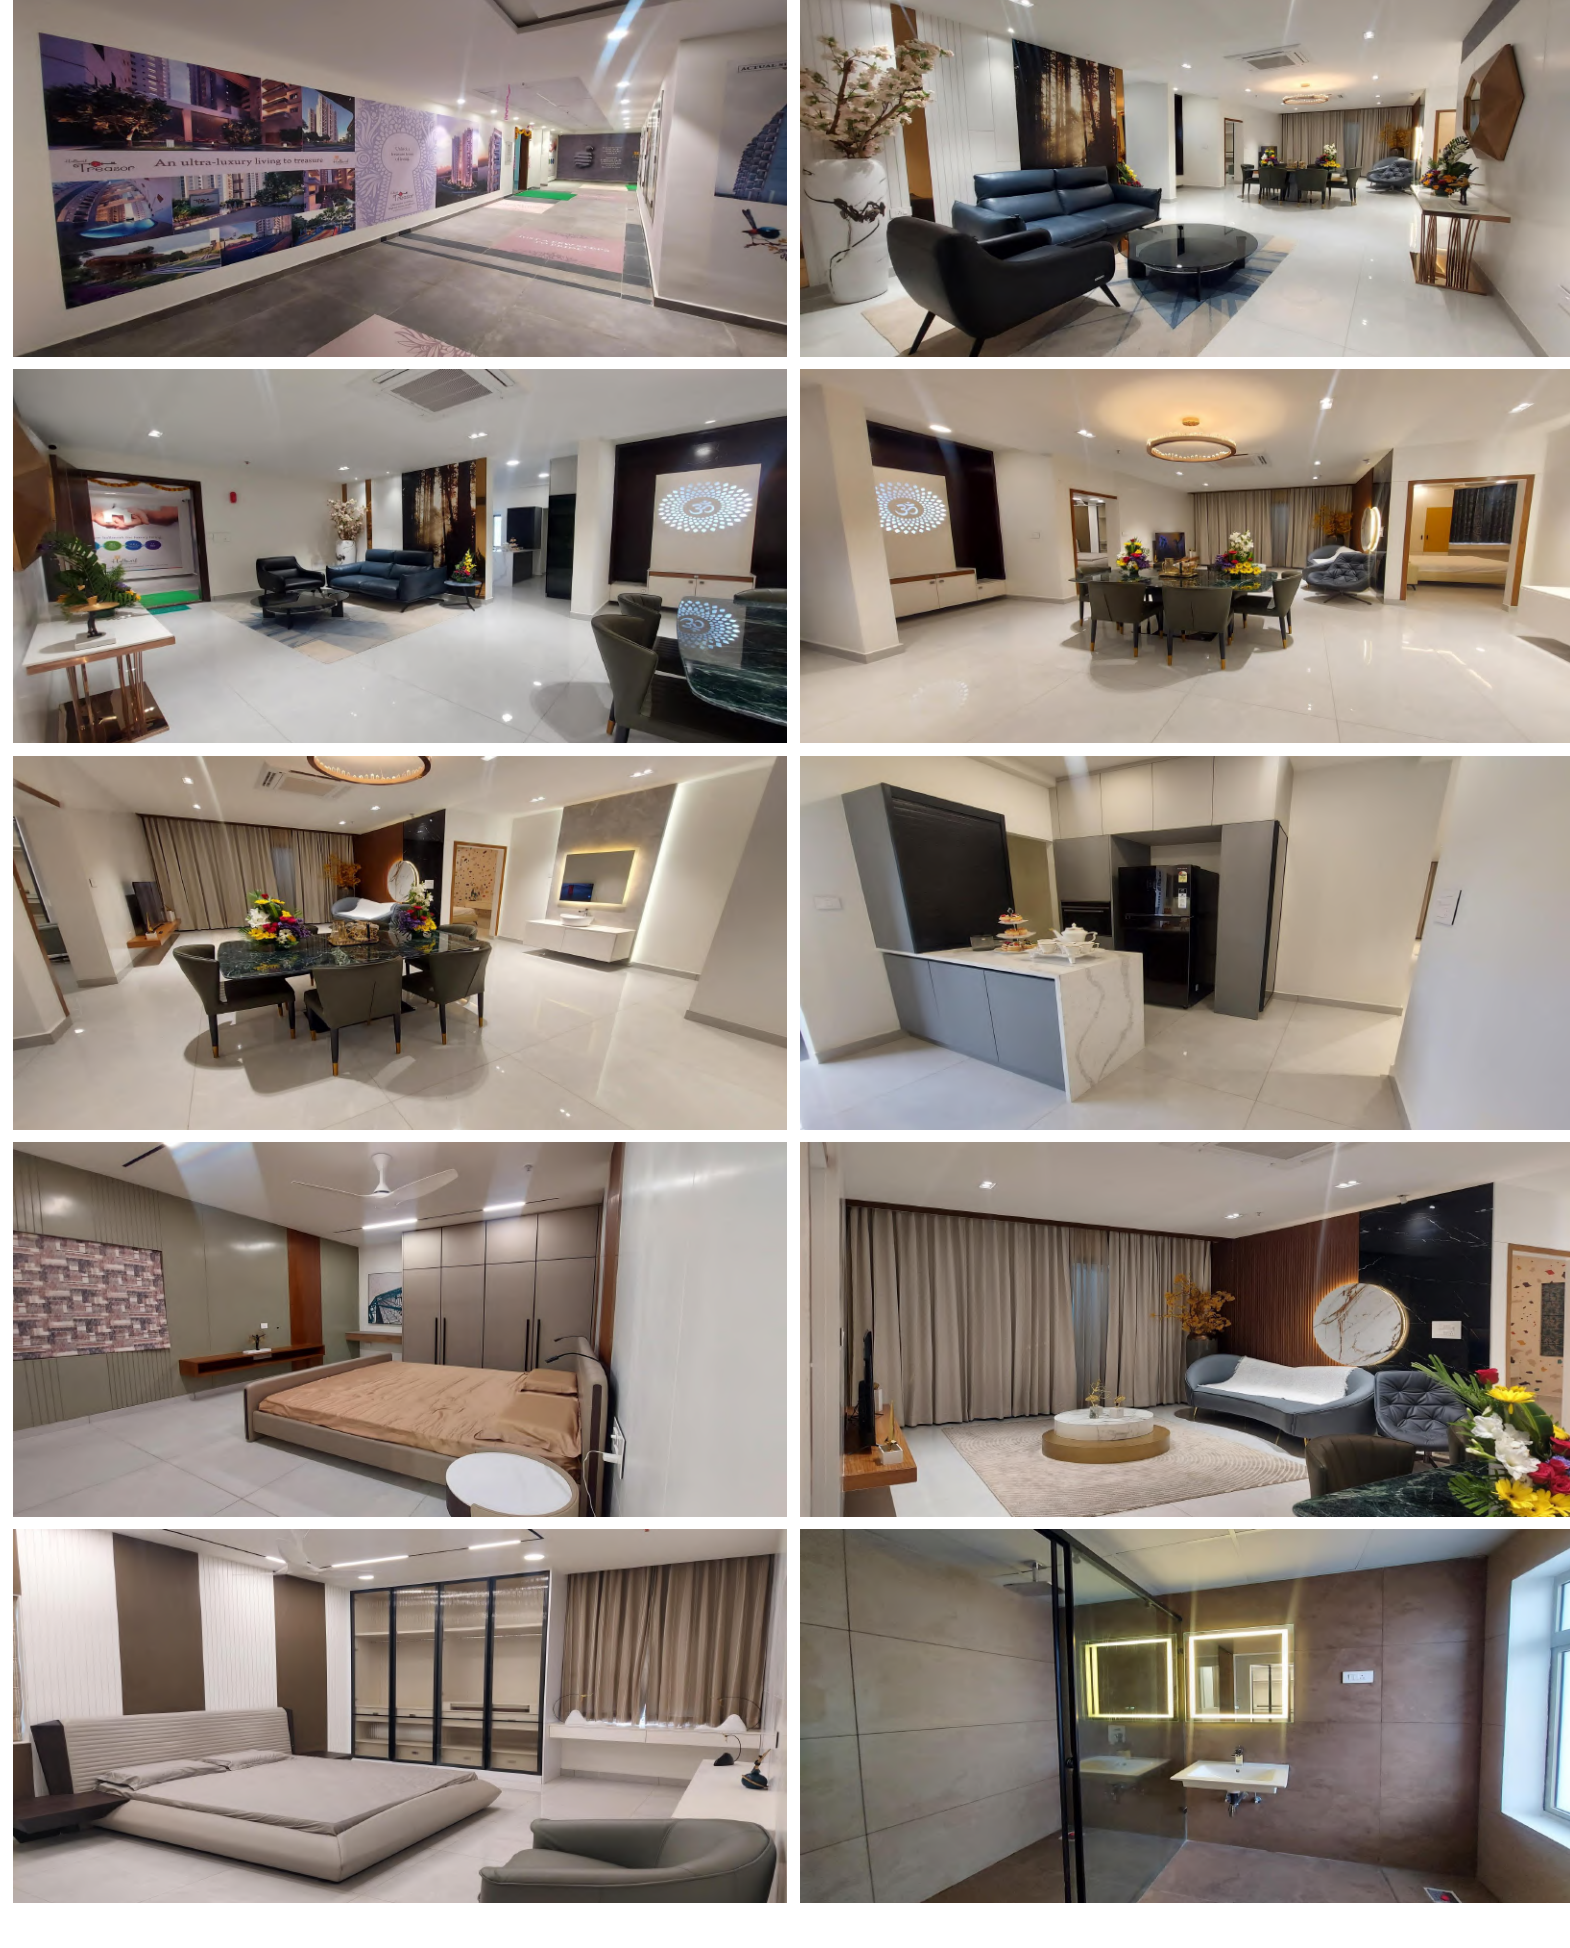

Model Flat

Progress Images – November '23

Contact

Survey No 155 & 156, Narsinghi Village,
Gandipet main road, Gandipet,
Hyderabad, Telangana 500075

+91-9905099999, +91-8297887887

info@hallmarkbuilders.in